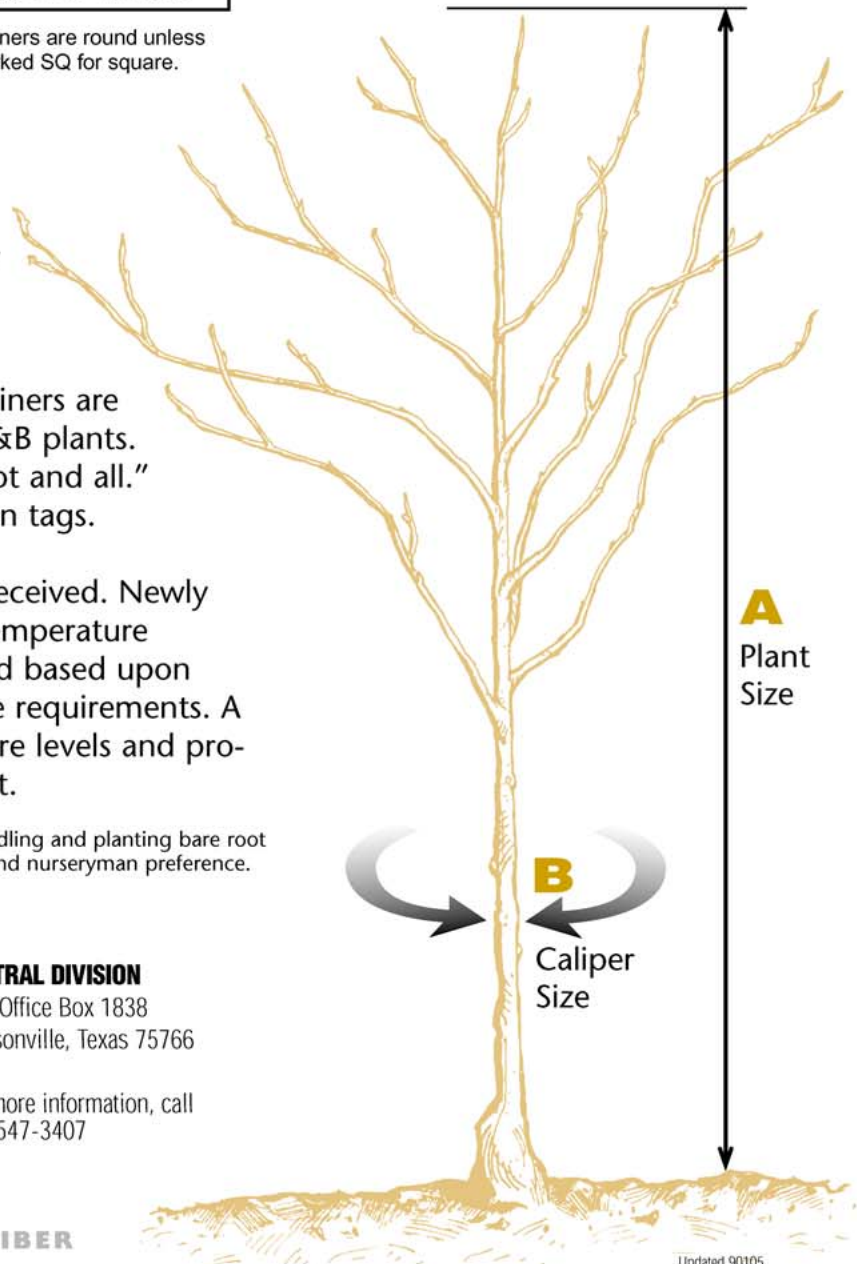

Plant Size "A"	Container*
12-15 in.	7X7 or 7X9
15-18 in.	8X6 or 8X8
18-24 in.	9X9SQ or 10X7
2-3 ft.	10X10 or 12X8
3-4 ft.	11X11SQ or 12X11
4-5 ft.	13X12 or 15X10
5-6 ft.	15X13 or 15X16
6-8 ft.	18X12 or 18X16
8-10 ft.	18X16 or 21X16

Caliper Size "B"	Container Size*
Up to 5/8"	11X11SQ or 12X11
5/8" to 3/4"	13X12
3/4" to 1"	15X13 or 18X16
1" to 1 1/4"	18X16 or 21X16
1 1/4" to 1 1/2"	21X16 or 24X18
1 1/2" to 2"	24X18
2" and up	30X22 or 36X22

*For more dimensional information please refer to Western Volume & Dimension Information sheet.

Handling Suggestions¹

Be sure to check bare root plants upon arrival and rehydrate (moisten) roots if dried. Roots should never be allowed to freeze or dry out, and plants should be heeled in immediately in composted bark or aged sawdust.

Potting¹

Western's biodegradable molded fiber containers are ideal for early season sales of bare root or B&B plants. Immediate sales are possible by planting "pot and all." Contact Western for **free** planting instruction tags.

Nursery stock should be potted as soon as received. Newly potted material should be protected from temperature extremes. Soil mixtures have been developed based upon availability of raw materials and local climate requirements. A quality soil media will hold adequate moisture levels and provide support for plant and root development.

Containers are round unless marked SQ for square.

¹The above is a compilation of generally accepted methods for handling and planting bare root stock. Actual container sizes will vary depending on rootball size and nurseryman preference. This guide is provided for general reference, only.